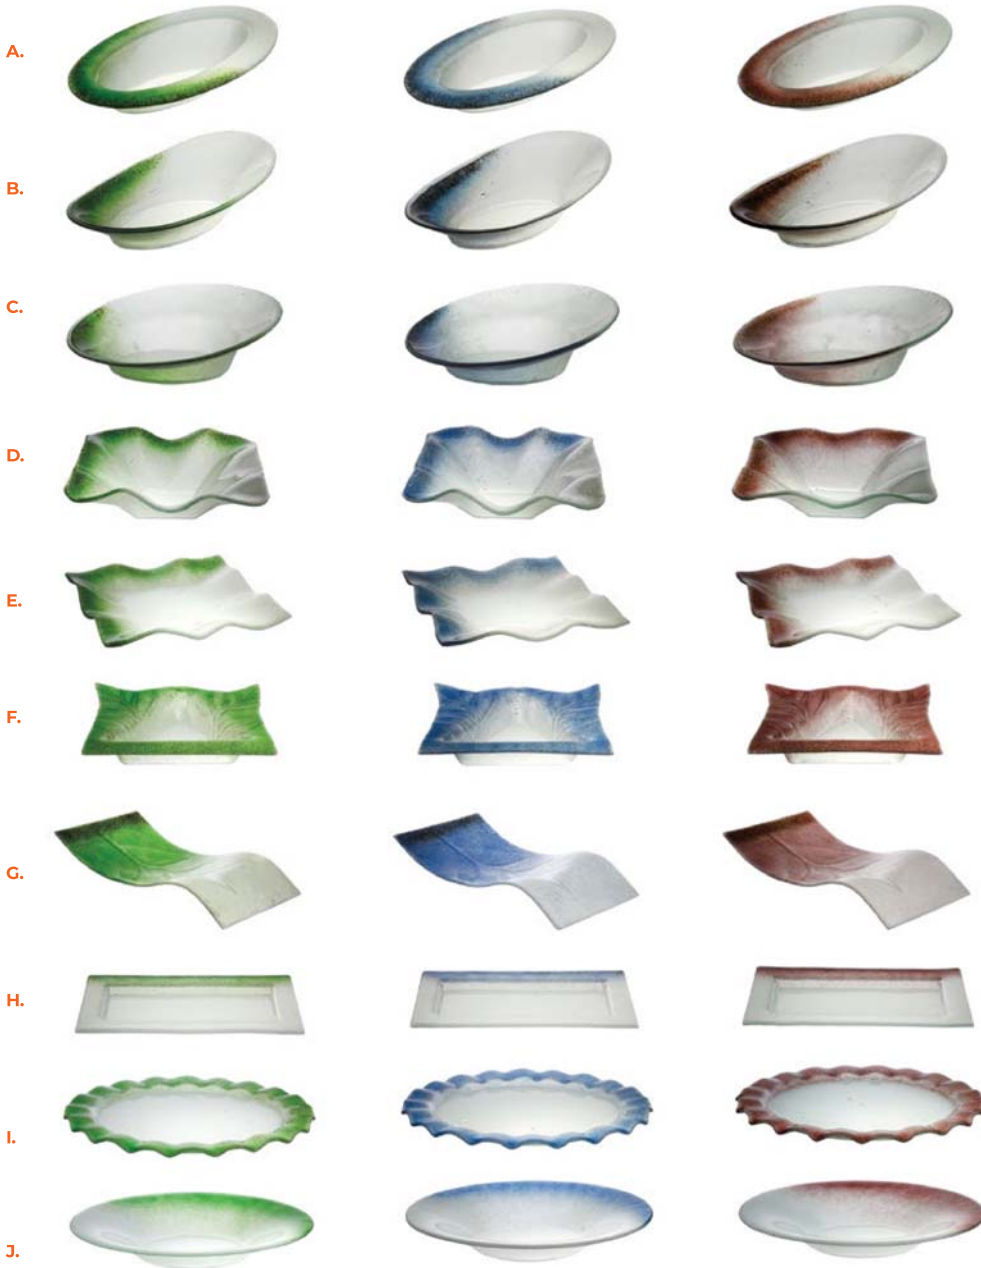

KALYDO PLATES

Colored Glass Serving Bowls & Plates - 10mm Thick

COLLECTION

MODEL

PLATES & BOWLS

A. Green Blue Red	#1636G #1636B #1636R
B. Green Blue Red	#1638G #1638B #1638R
C. Green Blue Red	#1632G #1632B #1632R
D. Green Blue Red	#1634G #1634B #1634R
E. Green Blue Red	#1630G #1630B #1630R
F. Green Blue Red	#1652G #1652B #1652R
G. Green Blue Red	#1648G #1648B #1648R
H. Green Blue Red	#1642G #1642B #1642R
I. Green Blue Red	#1650G #1650B #1650R
J. Green Blue Red	#1646G #1646B #1646R
K. Ice	#16061C
L. Ice	#16001C
M. Ice	#16021C
N. Ice	#16121C
O. Ice	#16041C
P. Ice	#16081C
Q. Ice	#16101C